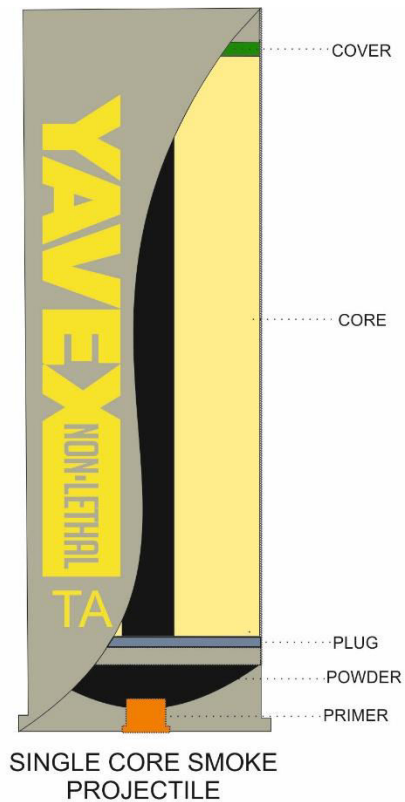

PRODUCT SPECIFICATIONS

Model Number	37S*11
Model Name	Singe Core Smoke Projectile
Specification	Medium & Long Range

PHYSICAL CHARACTERISTIC

Type	Smoke Projectile
Weapon Compatibility	37mm / 40mm Anti – Riot Type and Grenade Launchers
Total Chemical	100 gr. (+,- %5)
Lenght	110mm
Range	120 Meters
Total Weight	190gr
Burning Time	45-55 Seconds
Color	Red, Yellow, Green, Purple, Blue
Guarantee	5 years

All measurements can be change because of sea level, pressure, wind and season.

SHIPPING AND PACKAGING

UN Number	0303
Explosive Class	1.4G
Labeling	Explosive” 1.4G
Quantity Per Pacakge	88 pcs of Single Core Smoke Projectile
Total Weight	24 kg.
Box Type	1a2/Y25/S Metal Drum Box with Lever Lock Lid
Package Dimensions	19x12